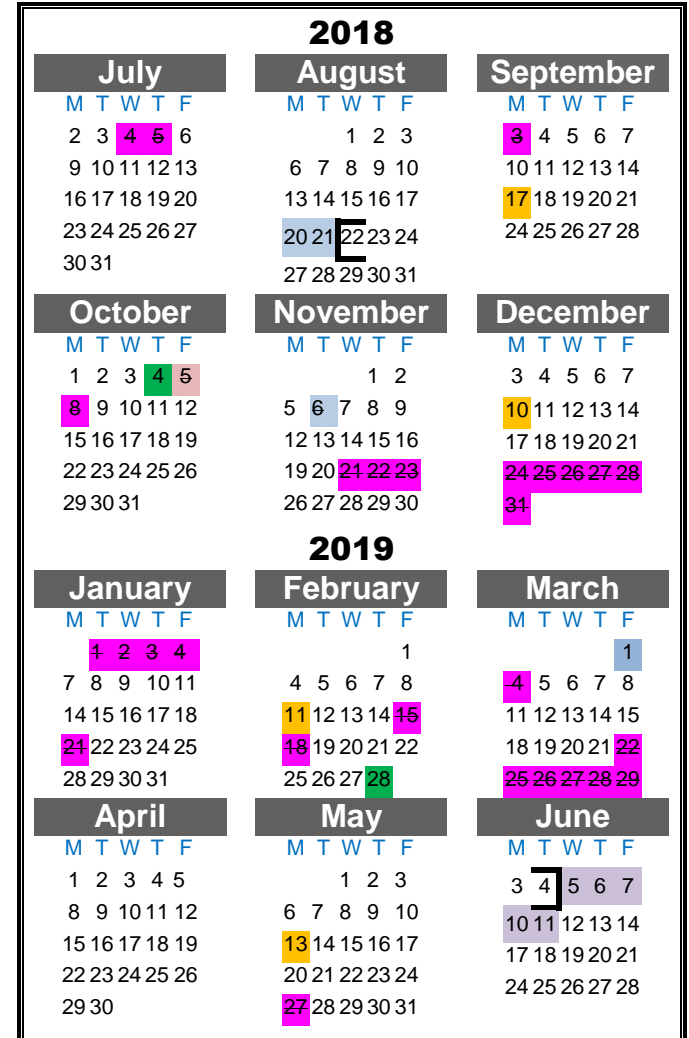

September
 3 Labor Day – No School
 17 Early Release

October
 4 Parent/Teacher Conferences 4-8
 5 Teacher Plan Day (No students)
 8 Columbus Day – No School

November
 6 Institute Day (No Students)
 21-23 Thanksgiving Recess

December
 10 Early Release
 24-31 Winter Recess

January
 1-4 Winter Recess
 21 Dr. Martin Luther King Jr. Day – No School

February
 11 Early Release
 15 No School
 18 Presidents' Day – No School
 28 Parent/Teacher Conferences 4-8

March
 1 Institute Day (No Students)
 4 Casimir Pulaski Day – No School
 22 No School
 25-29 Spring Recess

May
 13 Early Release
 27 Memorial Day – No School

June
 4 **Last Day of School for Students**
 11 Last Day of School – allowing for make-up emergency days