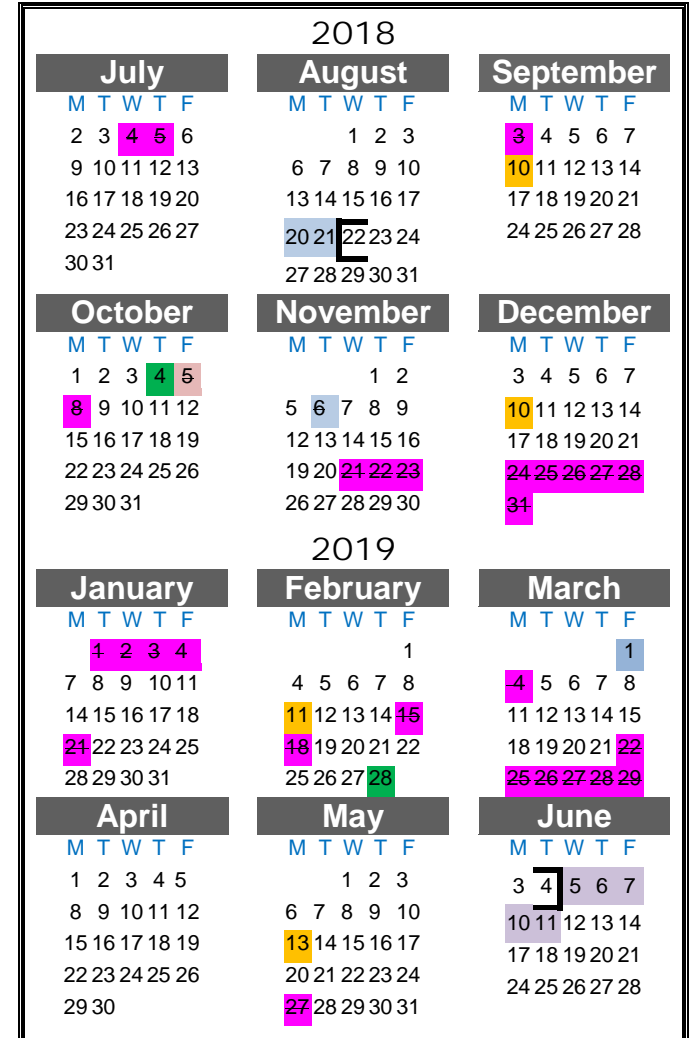

2018-19 School Calendar

Niles Township District for Special Education

July	
4	School Closed
5	School Closed
19	ESY Ends
August	
20-21	Teachers' Institute Days (No students)
22	First Day of School
September	
3	Labor Day – No School
10	Early Release
October	
4	Parent/Teacher Conferences 4-8
5	Teacher Plan Day (No students)
8	Columbus Day – No School
November	
6	Institute Day (No Students)
21-23	Thanksgiving Recess
December	
10	Early Release
24-31	Winter Recess
January	
1-4	Winter Recess
21	Dr. Martin Luther King Jr. Day – No School

February	
11	Early Release
15	No School
18	Presidents' Day – No School
28	Parent/Teacher Conferences 4-8
March	
1	Institute Day (No Students)
4	Casimir Pulaski Day – No School
22	No School
25-29	Spring Recess
May	
13	Early Release
27	Memorial Day – No School
June	
4	Last Day of School for Students
11	Last Day of School – allowing for make-up emergency days